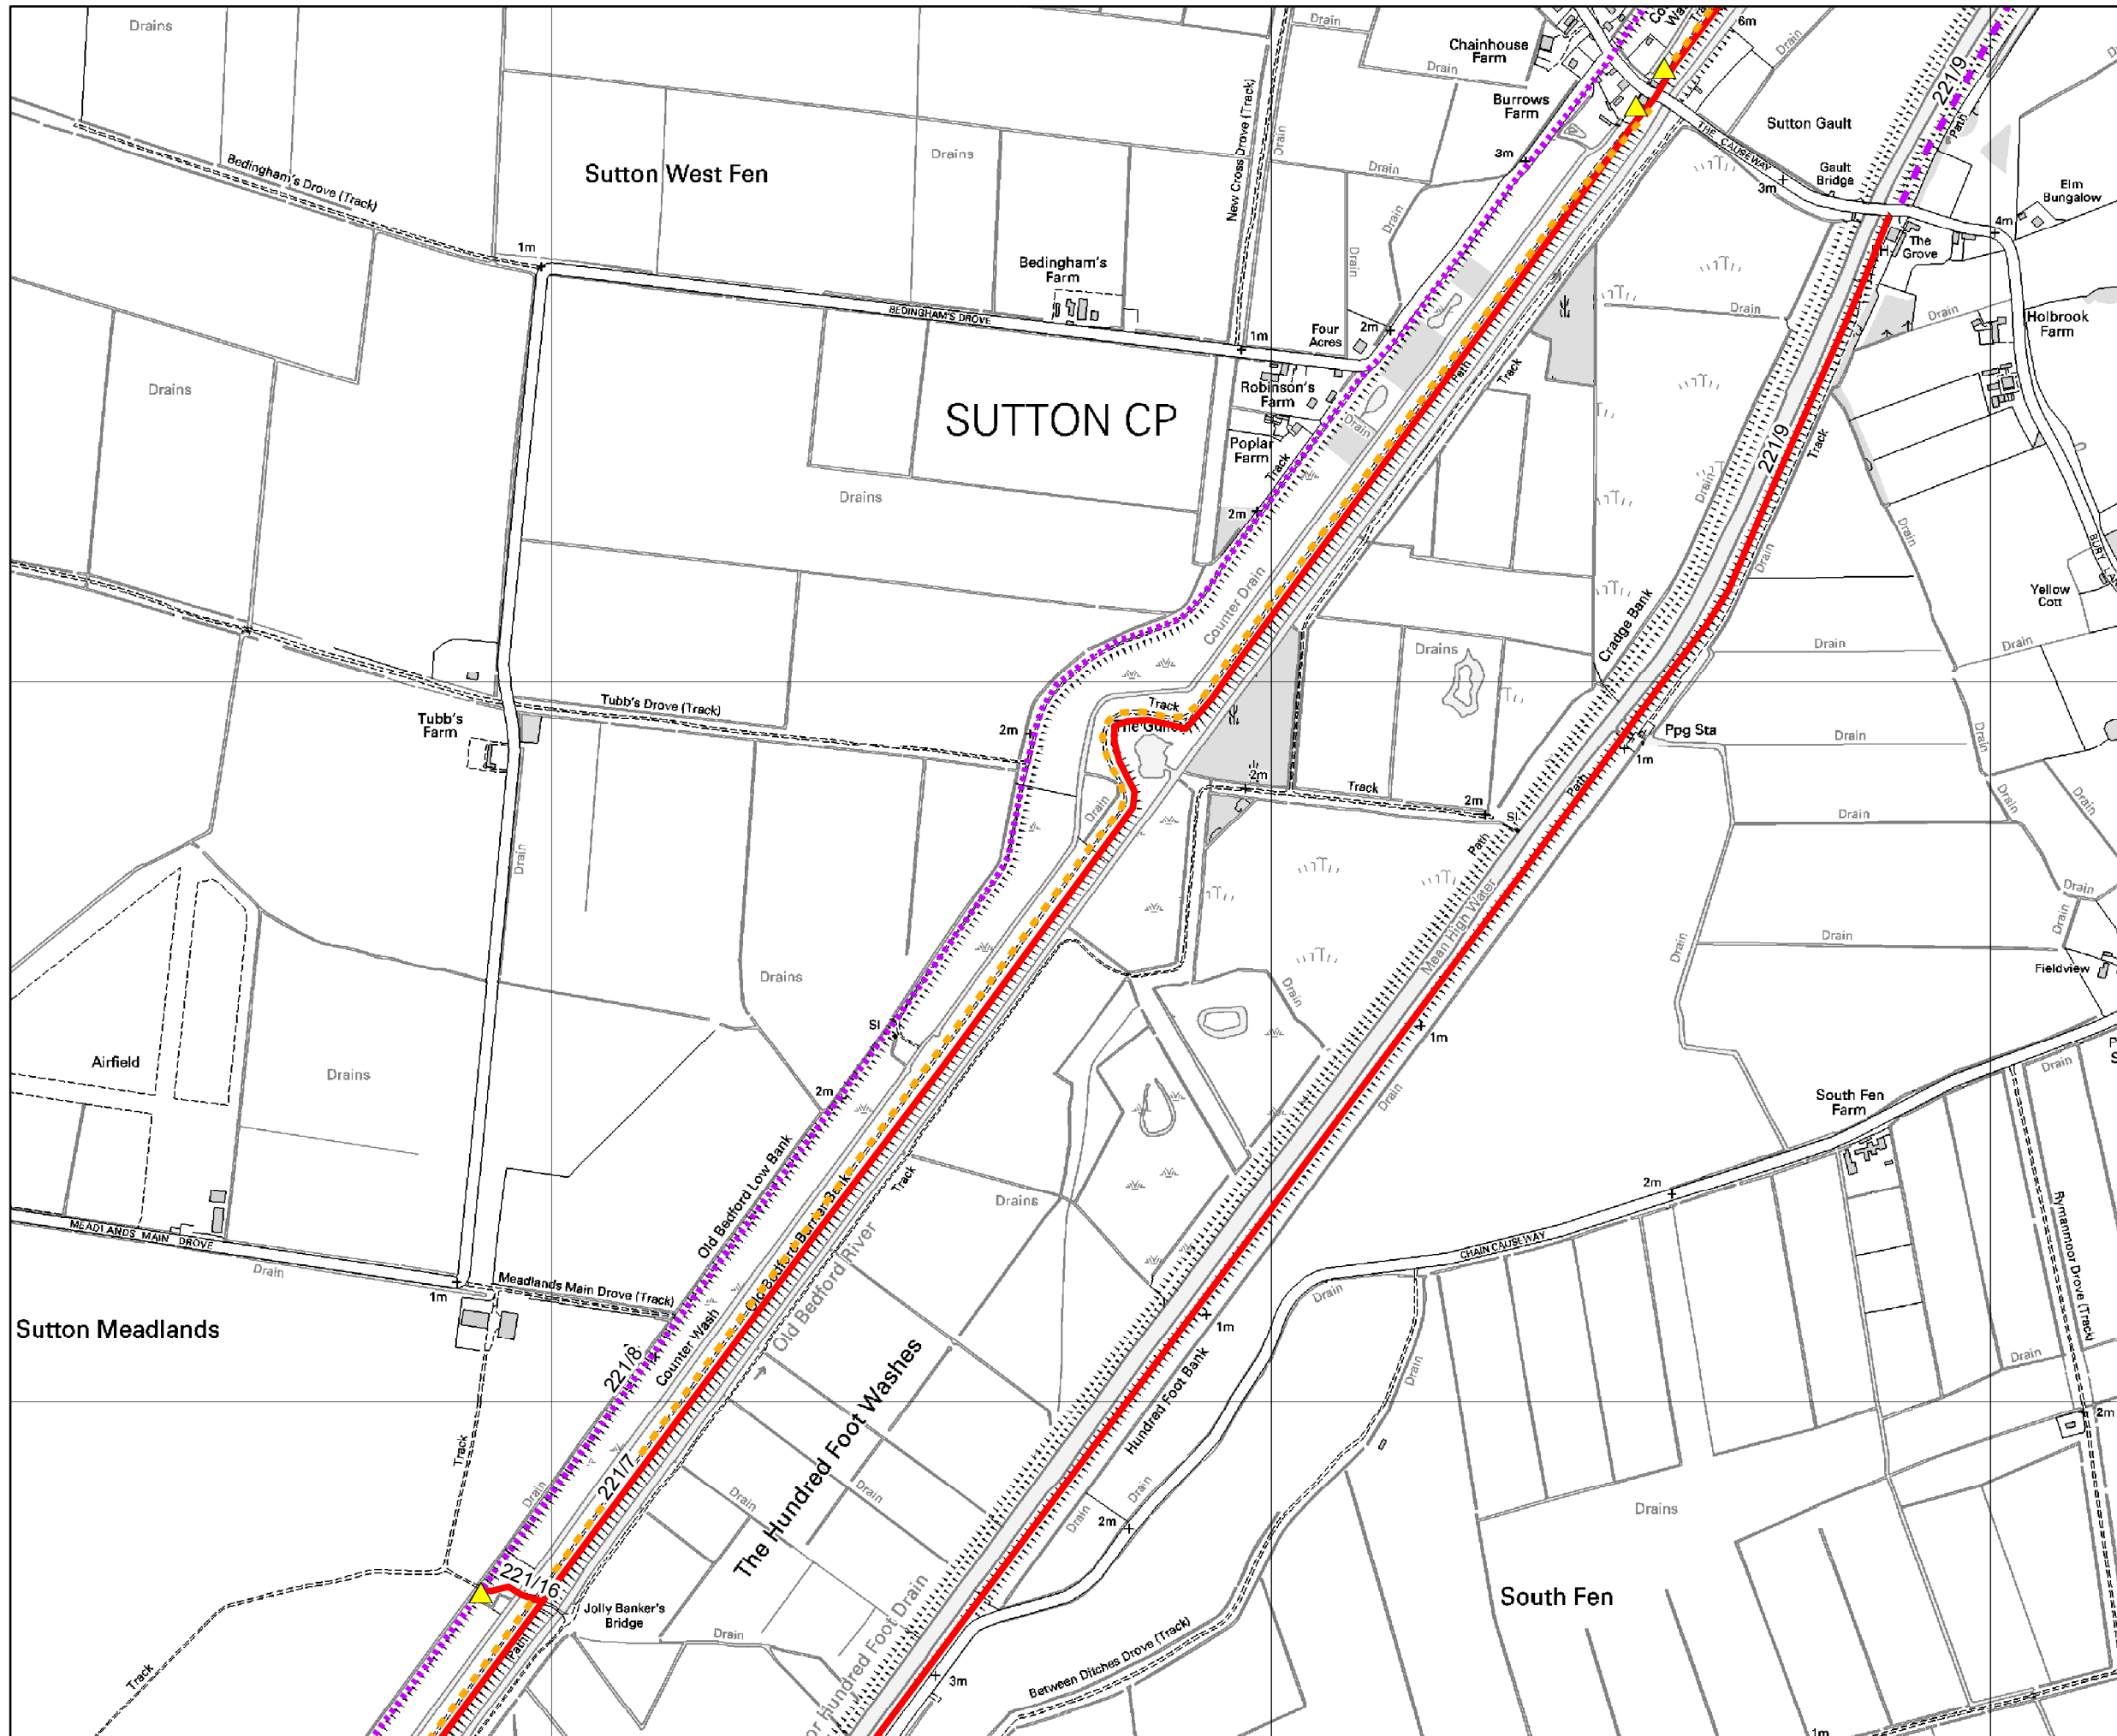

Ouse Washes Footpaths: Closures & Diversions

Jolly Bankers to Sutton Gault

Legend

-  Closure Points
-  Footpath
-  Footpath (Closure)
-  Footpath (Diversion)
-  Footpath (Alternative Route)
-  Bridleway
-  Bridleway (Closure)
-  Bridleway (Diversion)
-  Bridleway (Alternative Route)
-  Haul Road